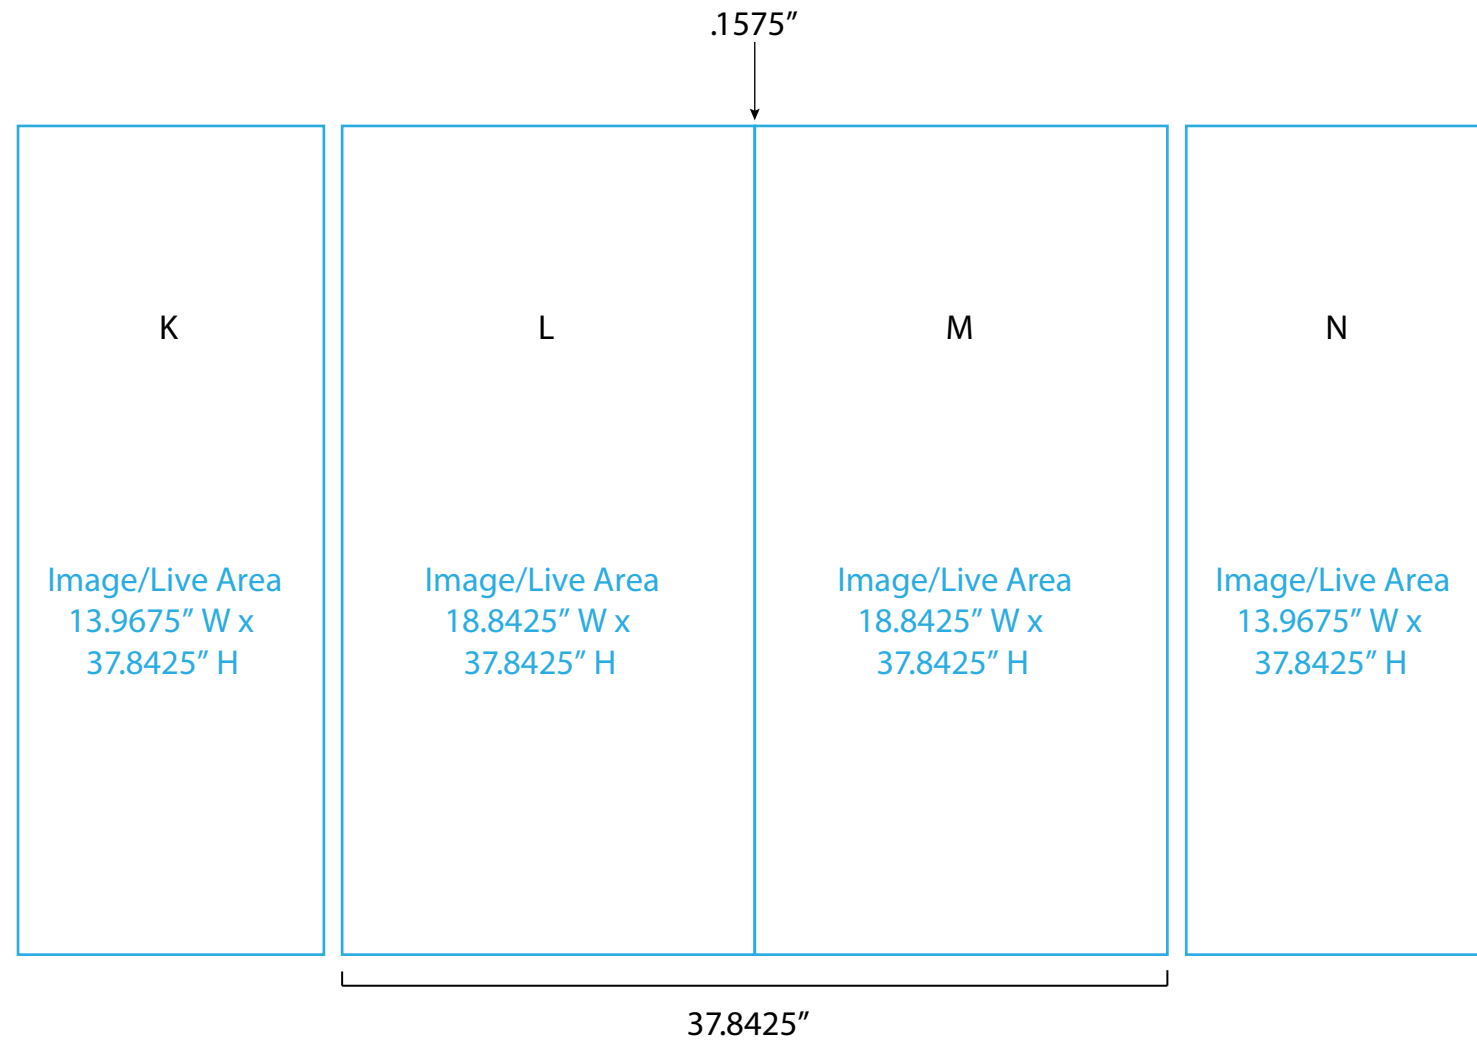

Graphic Template
Reception Counter
SEG Version

NOTE:
1/2" of graphic perimeter
is hidden by extrusion

NOTE: All Raster Art (jpg, tiff,psd, png, etc.) must be at least 100 dpi at print size.

Graphic Template
Reception Counter
Sintra Version

NOTE:
1/2" of graphic perimeter
is hidden by extrusion

NOTE: All Raster Art (jpg, tiff, psd, png, etc.) must be at least 100 dpi at print size.