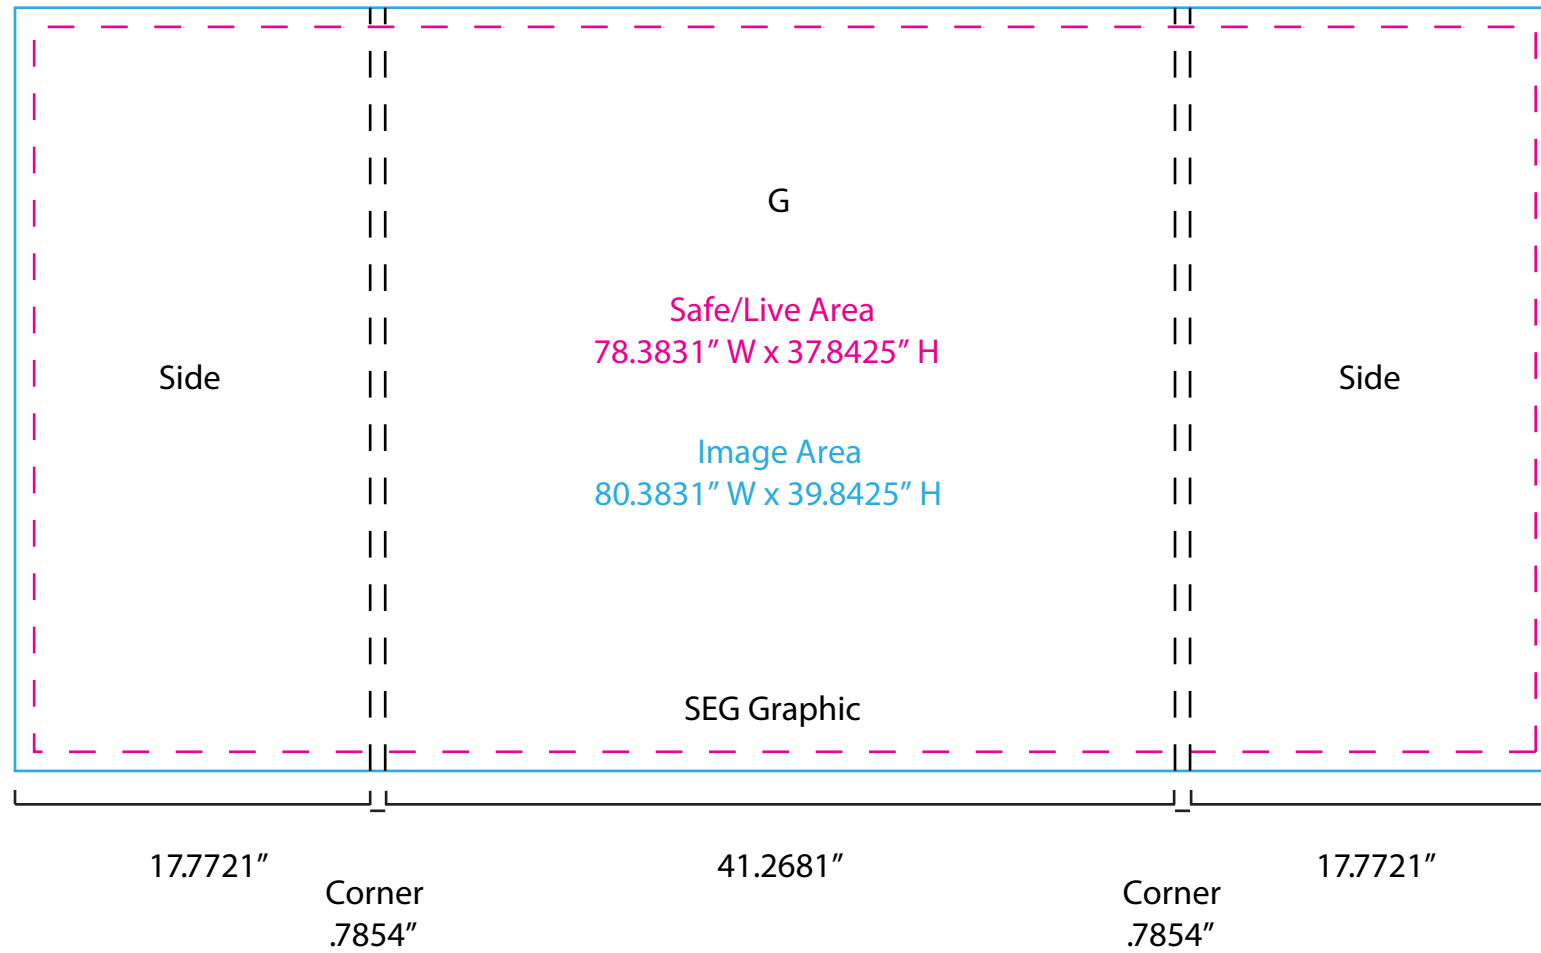

Graphic Template
Reception Counter
SEG Version

NOTE:
1/2" of graphic perimeter
is hidden by extrusion

NOTE: All Raster Art (jpg, tiff,psd, png, etc.) must be at least 100 dpi at print size.

Graphic Template
Reception Counter
Sintra Version

NOTE:
1/2" of graphic perimeter
is hidden by extrusion

NOTE: All Raster Art (jpg, tiff, psd, png, etc.) must be at least 100 dpi at print size.